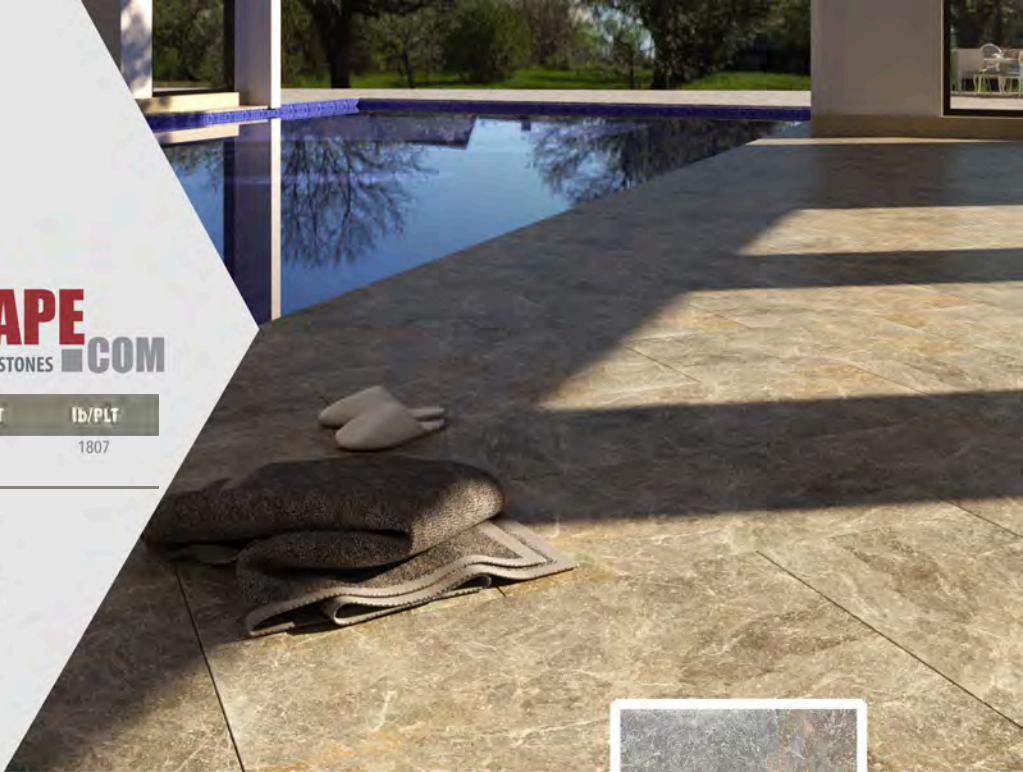

2cm Porcelain Pavers **Davinci**

Porcelain Benefits

PORCELAIN PAVERS are perfect for patios, gardens, pool decks, driveways and outdoor areas.

- Anti-slip
- Maintenance Free (No Sealing required)
- Color will not change overtime (Fade resistant)
- Resistant to Freeze Thaw (0.05% absorption)
- Resistant to mold, mildew and moss
- Stain resistant, Easy to clean
- 10° cooler than concrete
- Resistant to heavy loads
- Built to last

16"x32"
(40 x 80 cm)